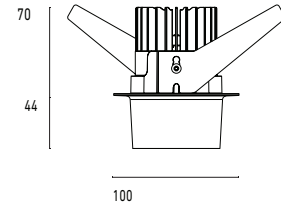

101 10 000311.012

Model

Name	Mono 100 Type 3 Recessed Downlighter
Finish	Structured White
Area	Indoor

System

Power (Luminaire)	16W
Power (System)	19W
Voltage	240V-AC
Optics	Rotationally Symmetrical Direct 60°
Colour Temperature	2700°K
Luminous Flux	1350lm
TM30	Rf95 Rg103
CRI	Ra97
Lumen Maintenance	L90 B10 50000hrs
Chromaticity	<3 McAdam Step Ellipse
Articulation	Fixed
Cut-Out	
Ingress Protection	IP44
Control Device	Remote Phase DIM (Included)
Class	III